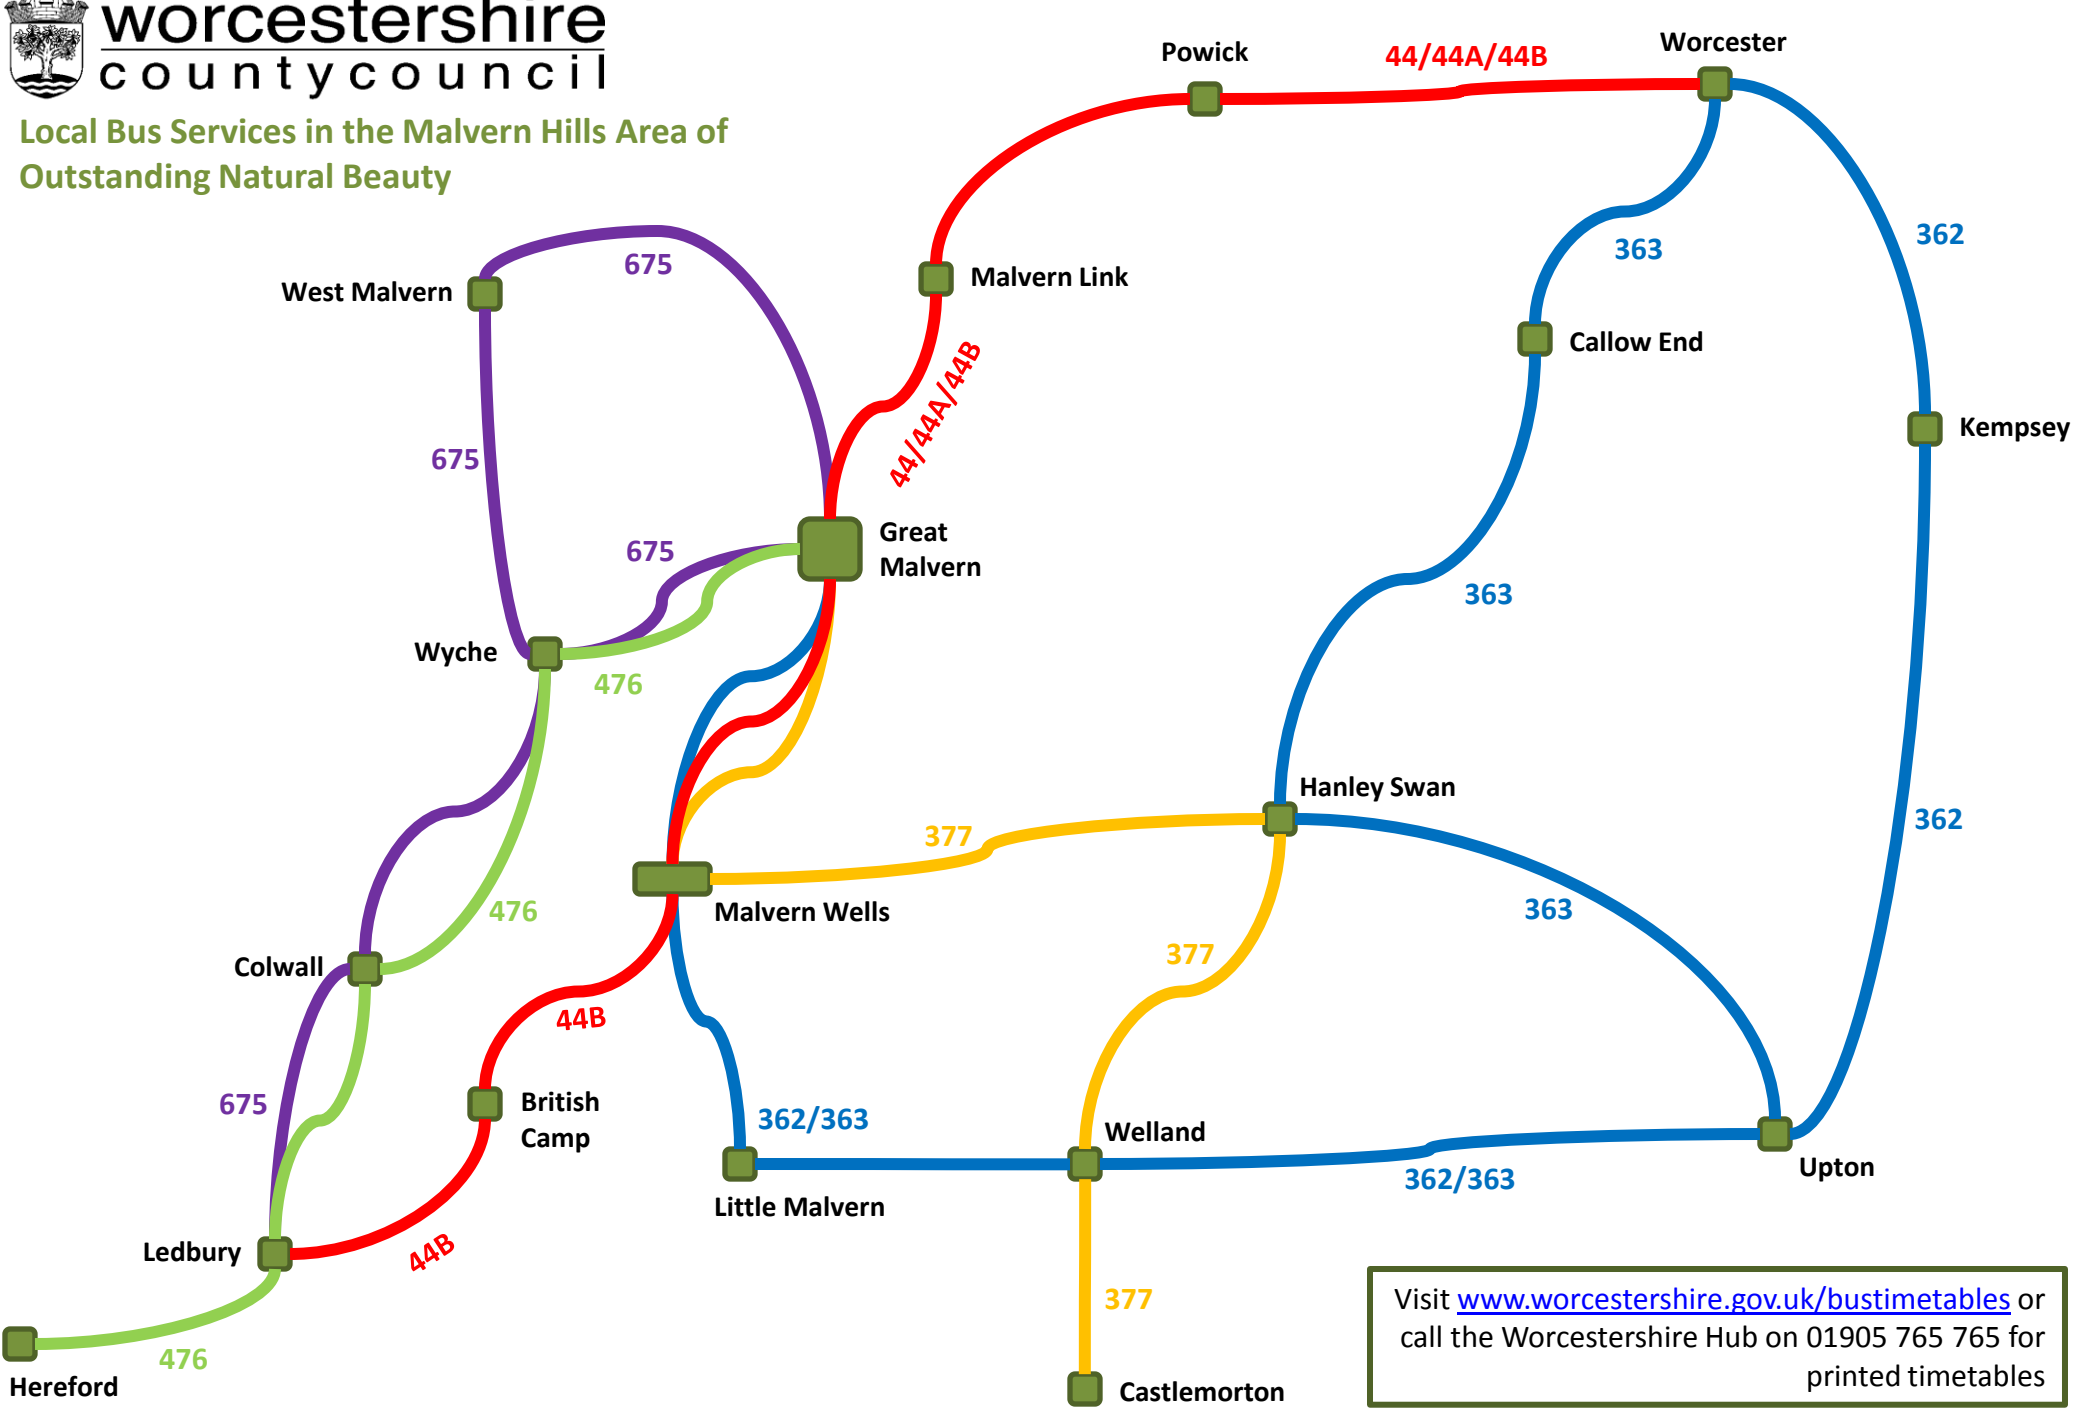

worcestershire countycouncil

Local Bus Services in the Malvern Hills Area of Outstanding Natural Beauty

Visit www.worcestershire.gov.uk/bustimetables or call the Worcestershire Hub on 01905 765 765 for printed timetables