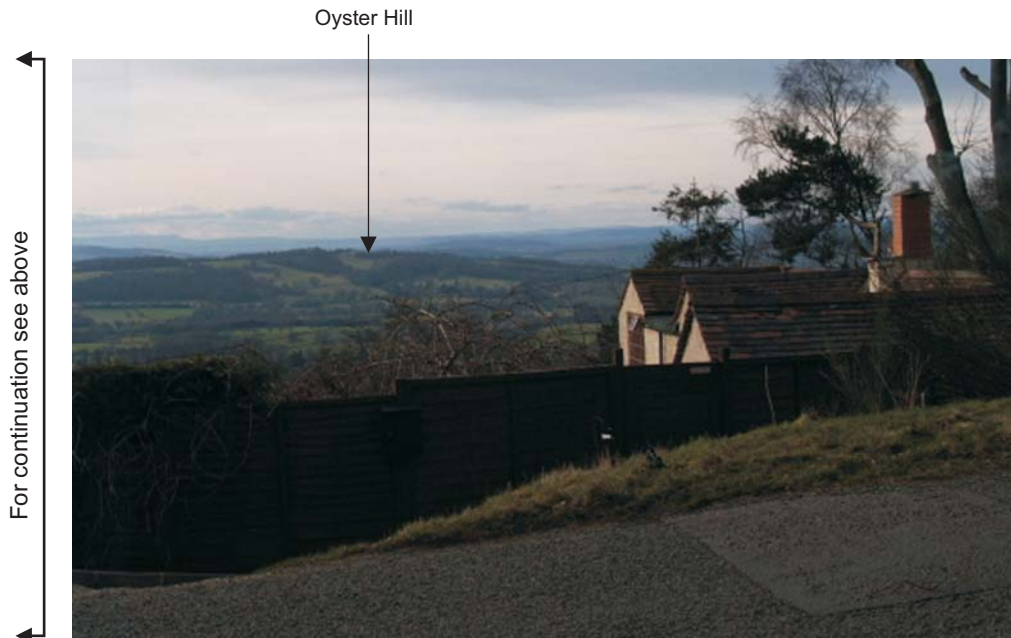

Viewpoint 24: View from Jubilee Drive (B4323), by Perrycroft (Whole panorama at reduced size)

Viewpoint 24: View from Jubilee Drive (B4323), by Perrycroft

For continuation see below

For continuation see above

Viewpoint 24: View from Jubilee Drive (B4323), by Perrycroft continued

No	Revision	Drawn	Checked	Approved	Date
A	Photographs re-numbered	SH	JJ	JJ	18/03/09
Photographs taken 16/02/09					