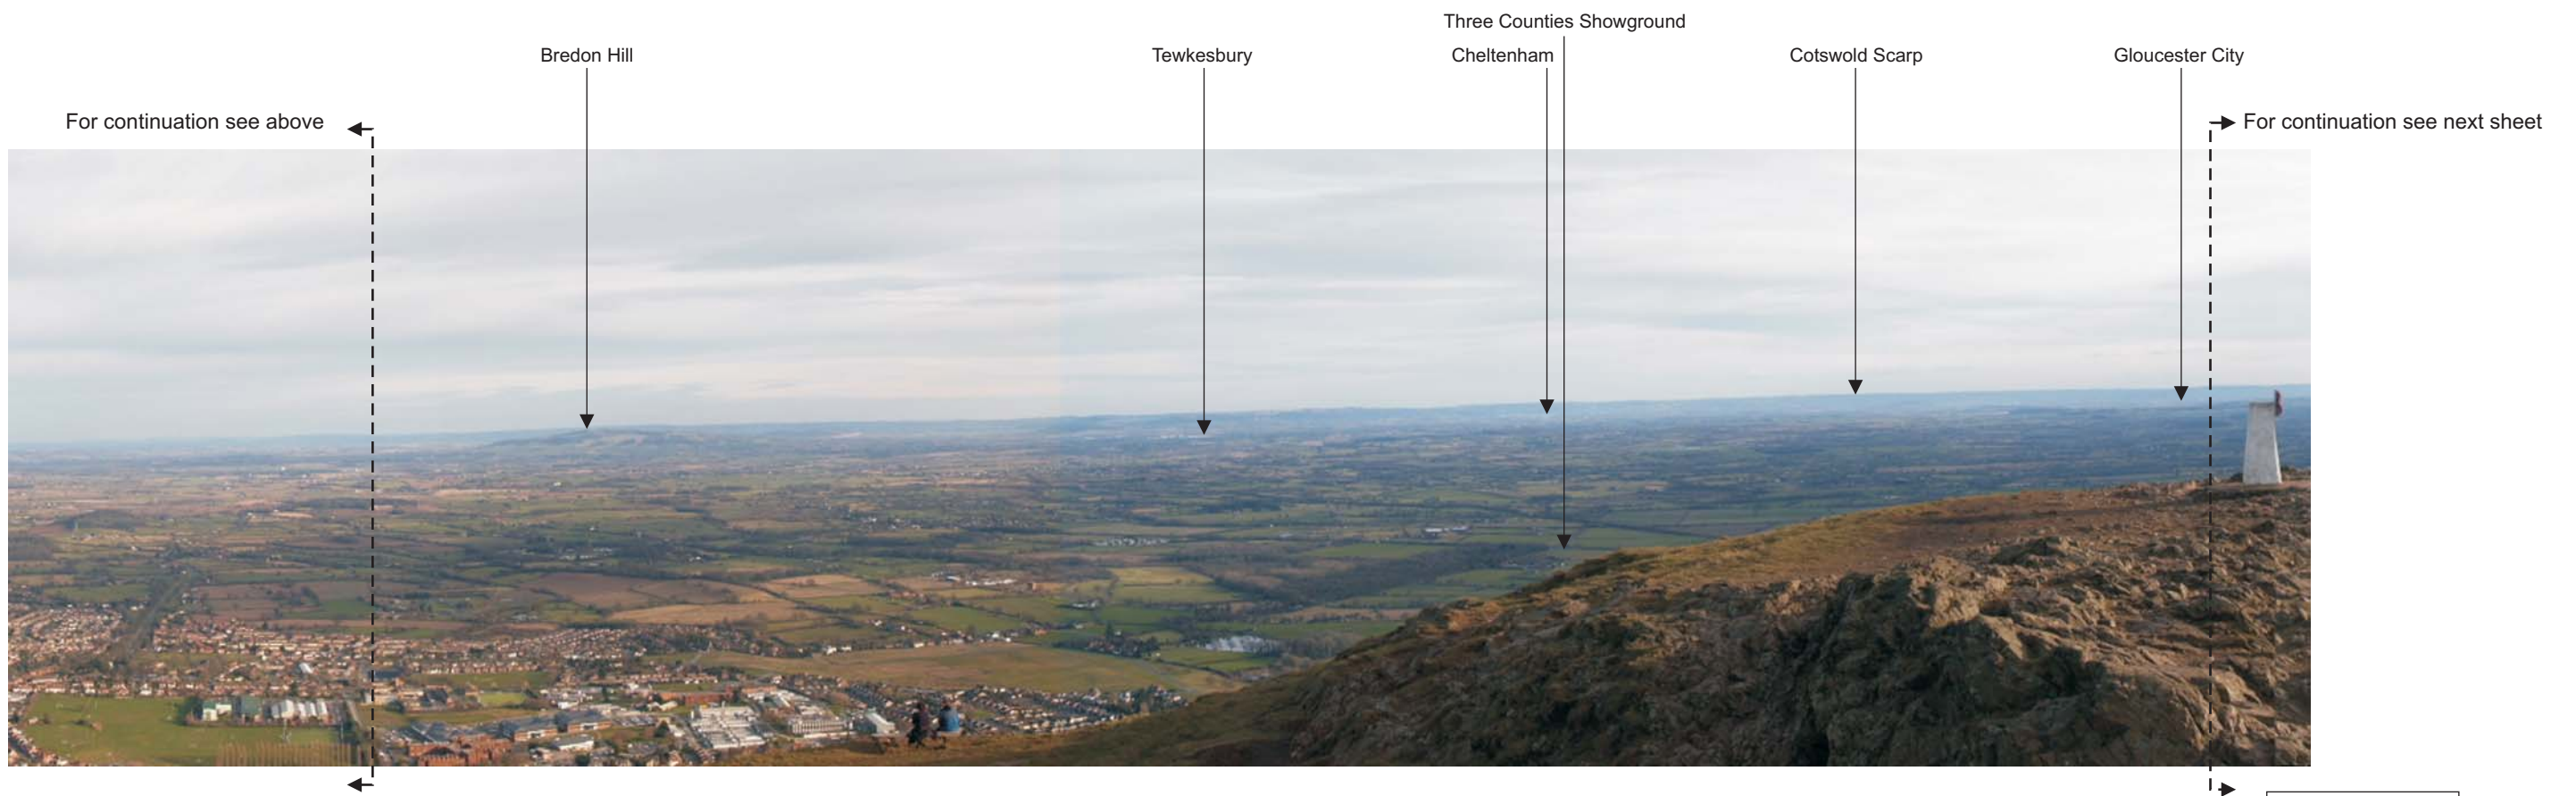

Viewpoint 48 (D): View from Worcestershire Beacon (looking north to east )

Viewpoint 48 (D): View from Worcestershire Beacon continued (looking east to south )